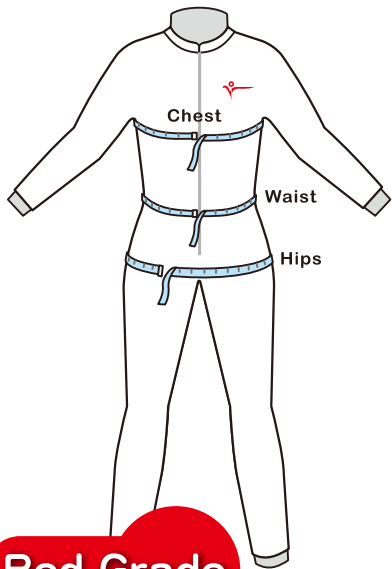

In order to optimize the heating performance of the thermalution, we strongly advise our customers to wear smaller fitted sizes of the thermalution. Please refer to the size chart below to find the recommended size of thermalution for you.

Red Grade
PROFESSIONAL

PSD08-AH

UNISEX

Error value : ± 1 cm / 0.4 inch

	Chest	Waist	Hips	Hight
S	32" ~ 37"	28" ~ 33"	33" ~ 38"	165 ~ 170 cm
M	35" ~ 40"	29" ~ 34"	33" ~ 38"	165 ~ 170 cm
L	37" ~ 42"	31" ~ 36"	35" ~ 40"	165 ~ 170 cm
XL	42" ~ 47"	34" ~ 39"	39" ~ 44"	165 ~ 170 cm